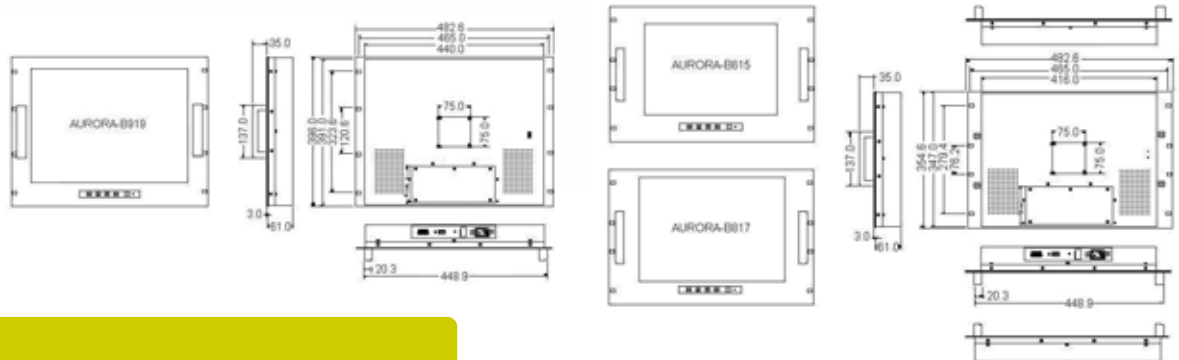

### Introduction

The **AURORA-B** series is designed to provide users with friendly and clear visual monitoring device that can be easily fitted onto standard 19" rack. The series supports 15", 17" and 19" bright active matrix TFT LCD display in elegantly designed heavy duty steel housing. It allows wide viewing angle R-L and U-D up to 140 degree. Ultra excellent display quality is supported by a maximum contrast ratio of 500:1 and a resolution up to (SXGA) 1280 x 1024 pixels for 19" and 17" version. **AURORA-B** series also support Sun native resolution. It can be connected easily to your computer through standard VGA interface.

## Mechanical Drawing

## Specifications

Model	AURORA-B919	AURORA-B817	AURORA-B815
Display Size	19"	17"	15"
Panel Type	Active Matrix TFT LCD		
Maximum Resolution	SXGA 1280 x 1024		XGA 1024 x 768
Pixel Pitch	0.098 x 0.294 mm	0.264 x 0.264 mm	0.297 x 0.297 mm
View Angle (Typical)	R-L view 140° U-D view 140°	R-L view 60° ~ 70° U-D view 45° ~ 60°	R-L view 130° U-D view 130°
Contrast Ratio	500:1	450:1	400:1
Brightness	White 250cd/m2		
Backlight	4 lamps		2 lamps
Colors	16.2M		
Connection	VGA Cable		
Sync	45 ~ 80KHz		
Power Source	100 ~ 240V AC		
Power Consumption	21.05W	19.05W	10.41W
Temperature	Operating: 0° ~ 50°C Storage: -20°C ~ 60°C		
Humidity	10% ~ 90% RH		
Dimension	482.6 (W) x 398.6 (D) x 64 (H)	482.6 (W) x 354.6 (D) x 64 (H) mm	
Weight	18.2Kg	15.2Kg	14.7Kg
Touch Panel	5-wire resistive USB		