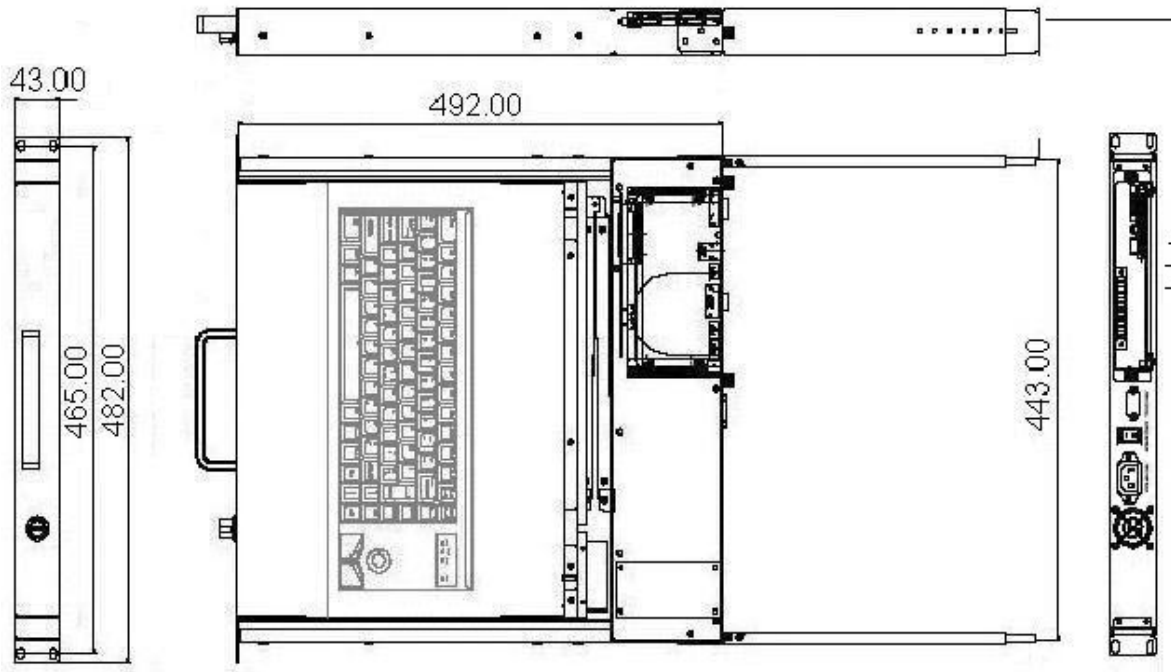

CYCLOPS-D151

Technical Drawing

Construction

SPCC with Ni Coating

Color

Black

Panel

15"/17" LCD with 250 nit brightness, 16.7 million display colors with maximum resolution (XGA) 1024 x 768

Keyboard and Mouse

PS/2 106 key industrial keyboard and touch pad or optional Cherry keyboard with trackball

On Screen Control

Menu, Auto adjustment, brightness, contrast, phase, H-V position, pitch, zoom, color, language and OSD position Automatic and Manual Scan mode.

Security Lock

Front access lock for system security.

Drawer Design

Special slider for smooth extraction and wrist pad for trackball version.

Dimensions

443(W) x 492(D) x 43(H) mm / 17.5" x 19.43" x 1.7"

Operating Temperatures

0~50 °C

Gross Weight

16.5 kg

Ordering Information

CYCLOPS-D151	1U LCD/Keyboard Drawer with 15"LCD, industrial slim keyboard and touchpad
CYCLOPS-D151C	1U LCD/Keyboard Drawer with 15"LCD, Cherry keyboard and trackball
CYCLOPS-D171	1U LCD/Keyboard Drawer with 17"LCD, industrial slim keyboard and touchpad
CYCLOPS-D171C	1U LCD/Keyboard Drawer with 17"LCD, Cherry keyboard and trackball